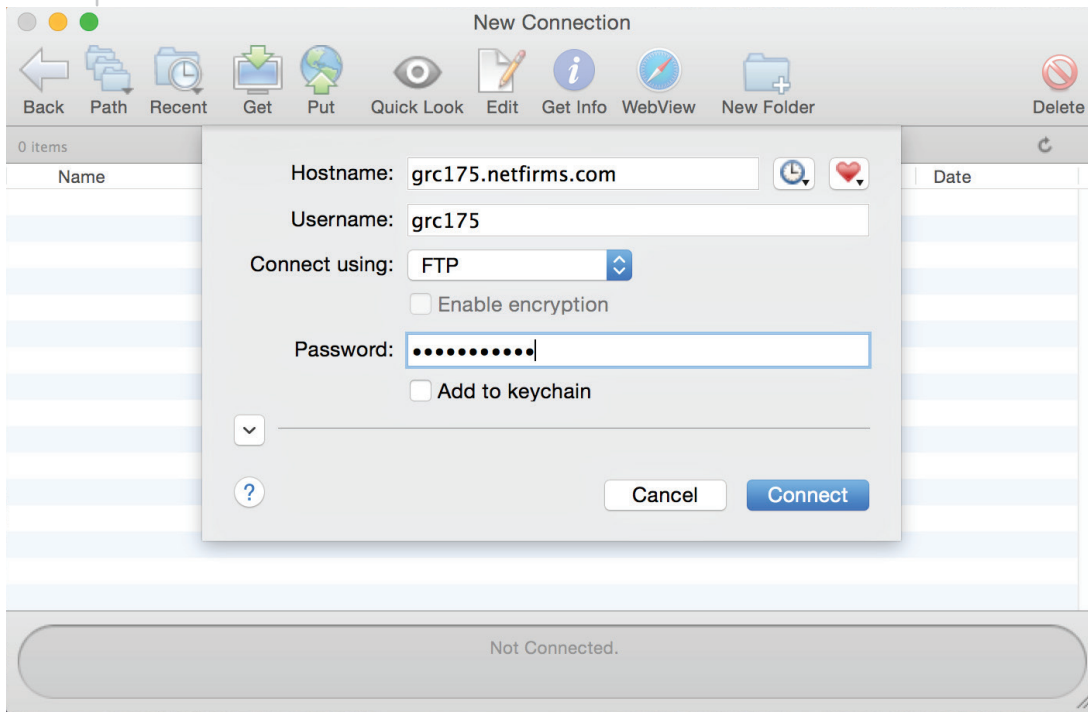

# FTP Info

*Leet Infoez on ye olde F-Tee-Pee (Fetch Edition)*

**Hostname: grc175.netfirms.com**

**Username: grc175**

**Connect using: FTP**

**Password: !Class175Fall17!**

To view your site:

[http://www.grc175.com/student/fall\\_2017/your\\_name/](http://www.grc175.com/student/fall_2017/your_name/)