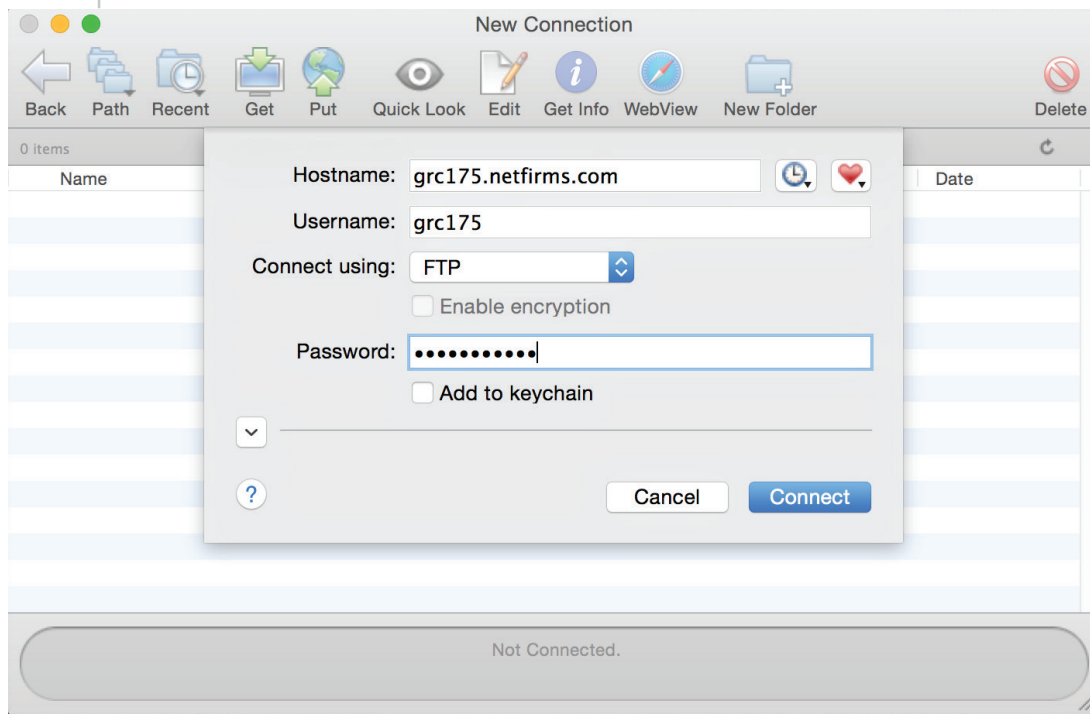

FTP Info

Leet Infoez on ye olde F-Tee-Pee (Fetch Edition)

Hostname: grc175.netfirms.com

Username: grc175

Connect using: FTP

Password: !Spring2017!

To view your site:

http://www.grc175.com/student/spring_2017/your_name/