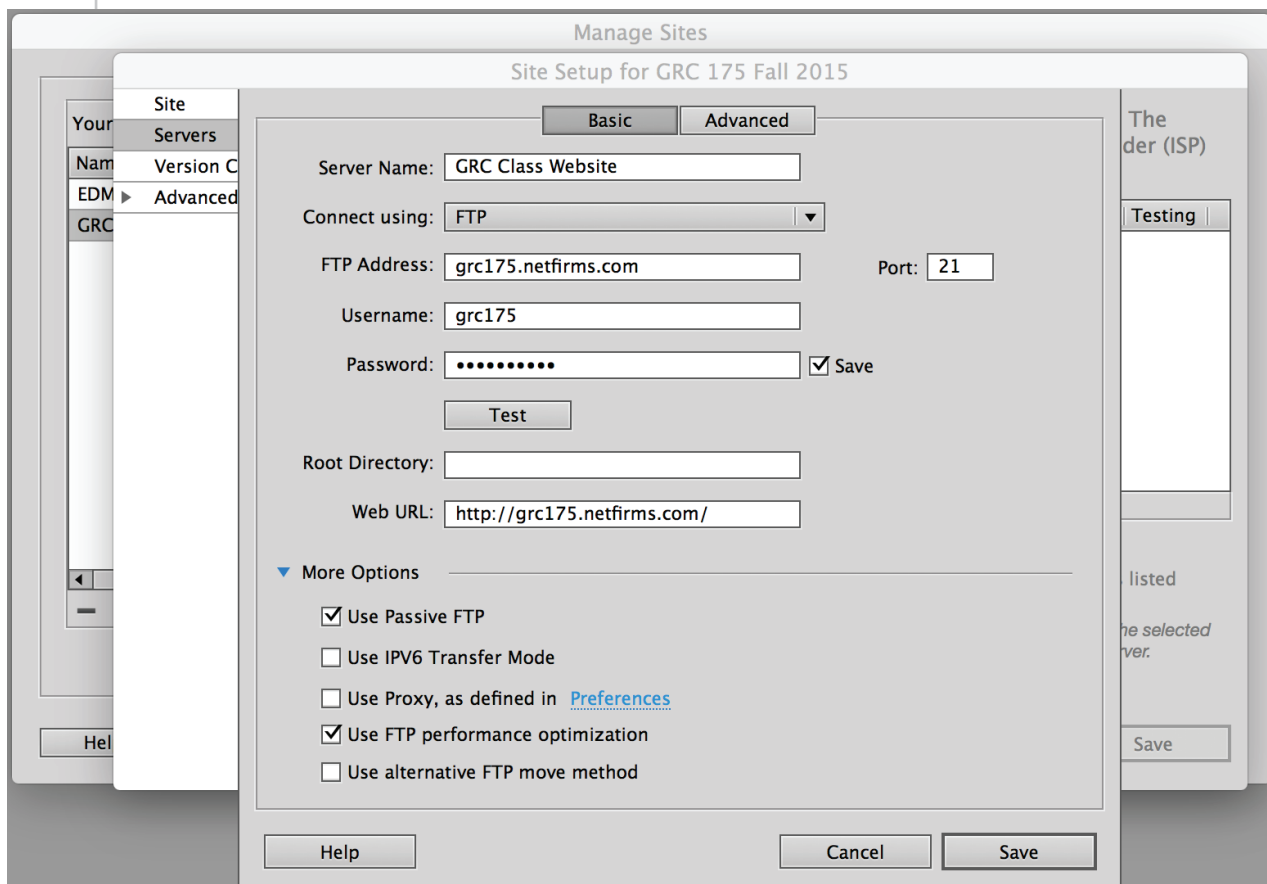

# FTP Info

*Leet Infoez on ye olde F-Tee-Pee (Dreamweaver Edition)*

FTP host: **grc175.netfirms.com**

Login: **grc175**

Password: **!Spring2017!**

To view your site:

**[http://www.grc175.com/student/spring\\_2017/your\\_name/](http://www.grc175.com/student/spring_2017/your_name/)**