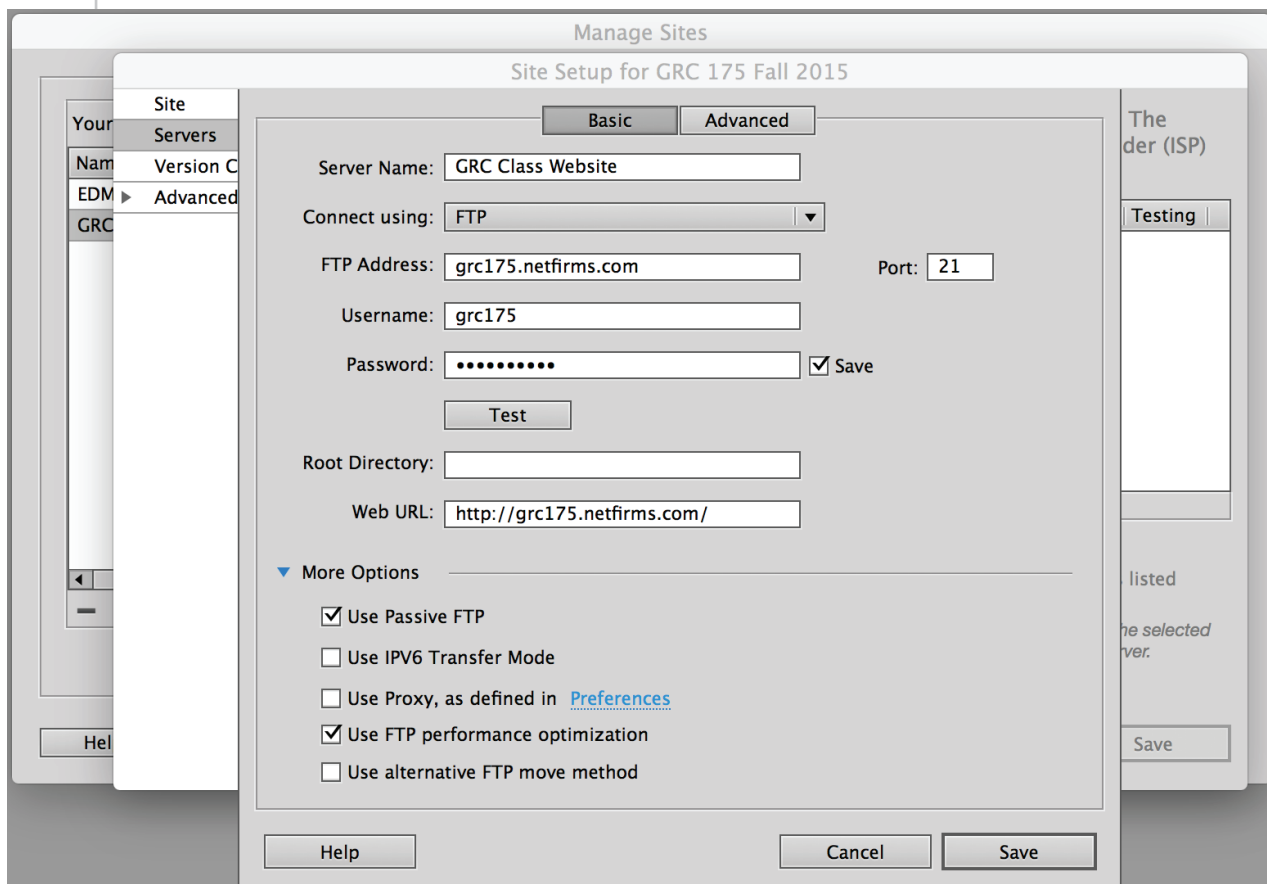

FTP Info

Leet Infoez on ye olde F-Tee-Pee (Dreamweaver Edition)

FTP host: grc175.netfirms.com

Login: grc175

Password: !Class175Fall17!

To view your site:

http://www.grc175.com/student/fall_2017/your_name/