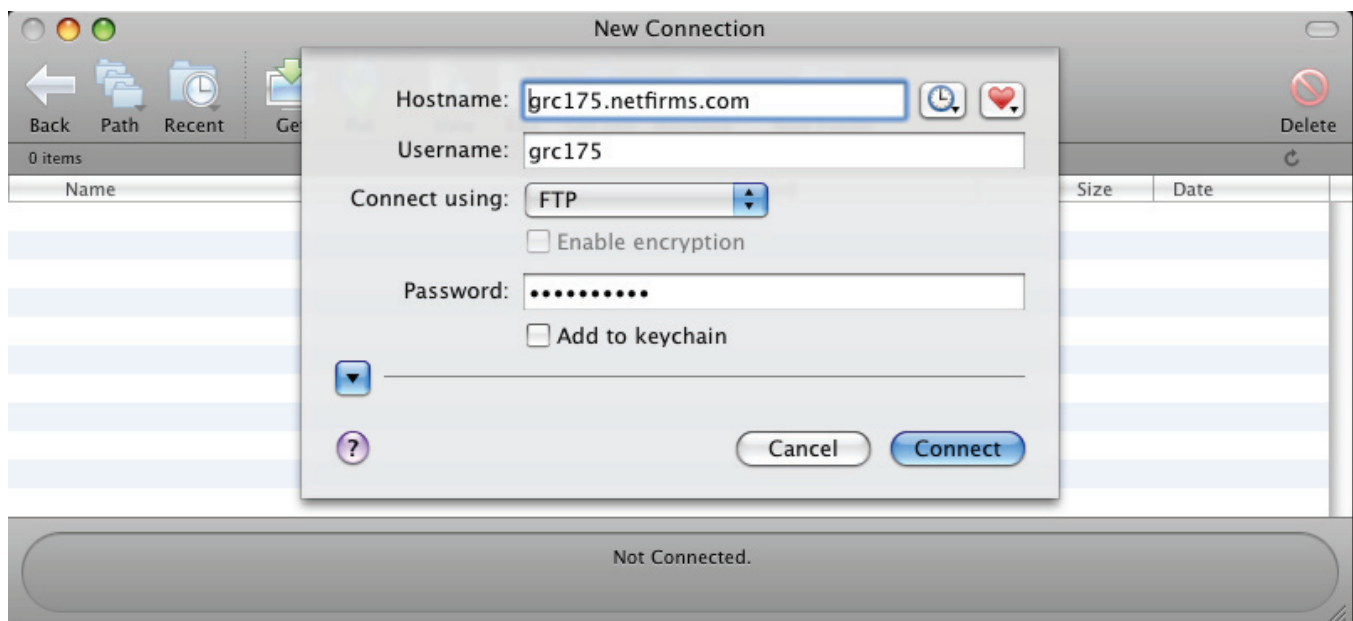

FTP Info

Leet Infoez on ye olde F-Tee-Pee (Fetch Edition)

Hostname: grc175.netfirms.com

Username: grc175

Connect using: FTP

Password: !Spring2012!

To view your site:

http://www.grc175.com/student/spring_2012/your_name/