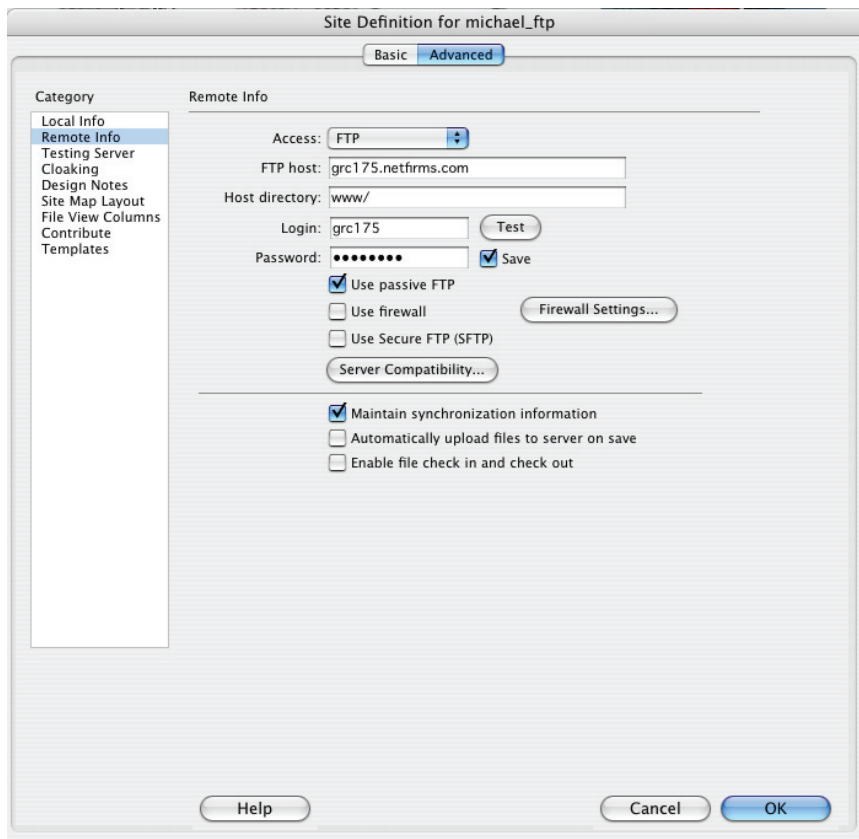

# FTP Info

*Leet Infoez on ye olde F-Tee-Pee (Dreamweaver Edition)*

**FTP host: grc175.netfirms.com**

**Login: grc175**

**Password: !Spring2012!**

To view your site:

**[http://www.grc175.com/student/spring\\_2012/your\\_name/](http://www.grc175.com/student/spring_2012/your_name/)**