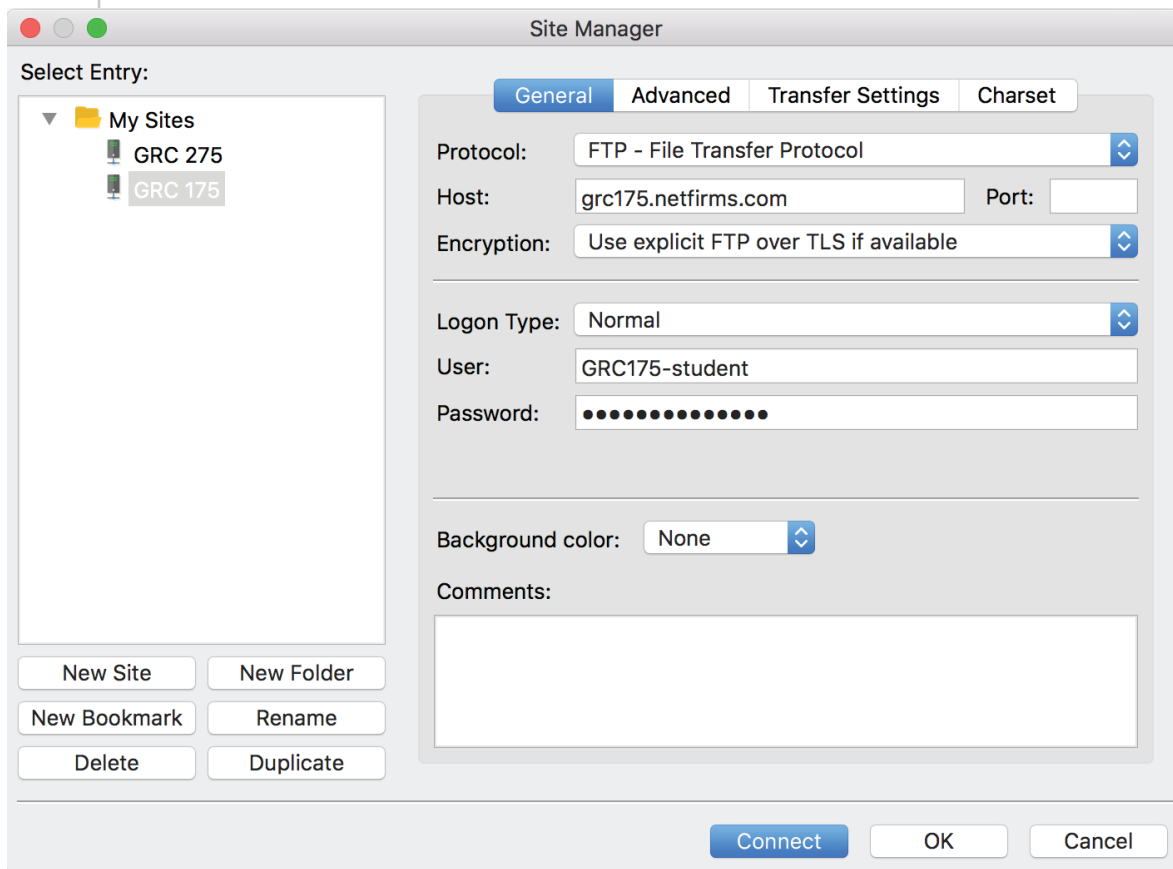

FTP Info

Leet Infoez on ye olde F-Tee-Pee (Filezilla Edition)

Host: grc175.netfirms.com

User: GRC175-student

Password: !Fall18GRC175!

To view your site:

http://www.grc175.com/student/fall_2018/your_name/