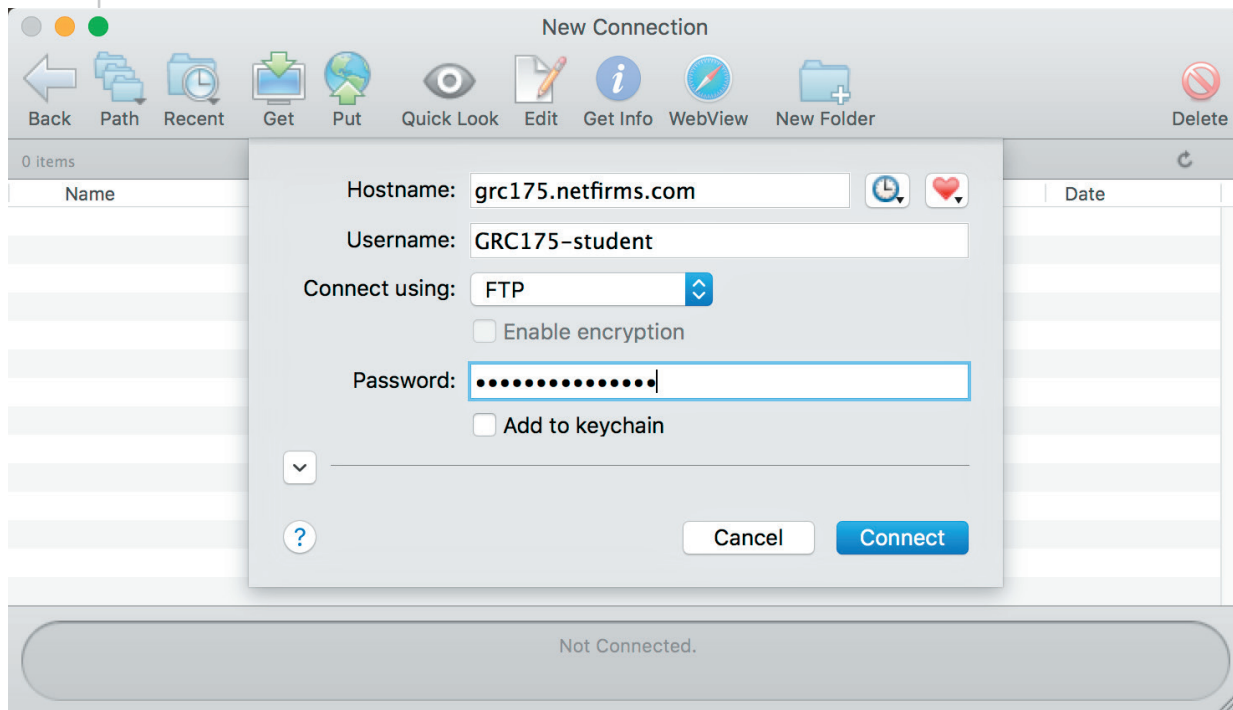

# FTP Info

*Leet Infoez on ye olde F-Tee-Pee (Fetch Edition)*

**Hostname: grc175.netfirms.com**

**Username: GRC175-student**

**Connect using: FTP**

**Password: !Spring22GRC175!**

To view your site:

**<http://www.grc175.com/student/spring-2022/your-name/>**