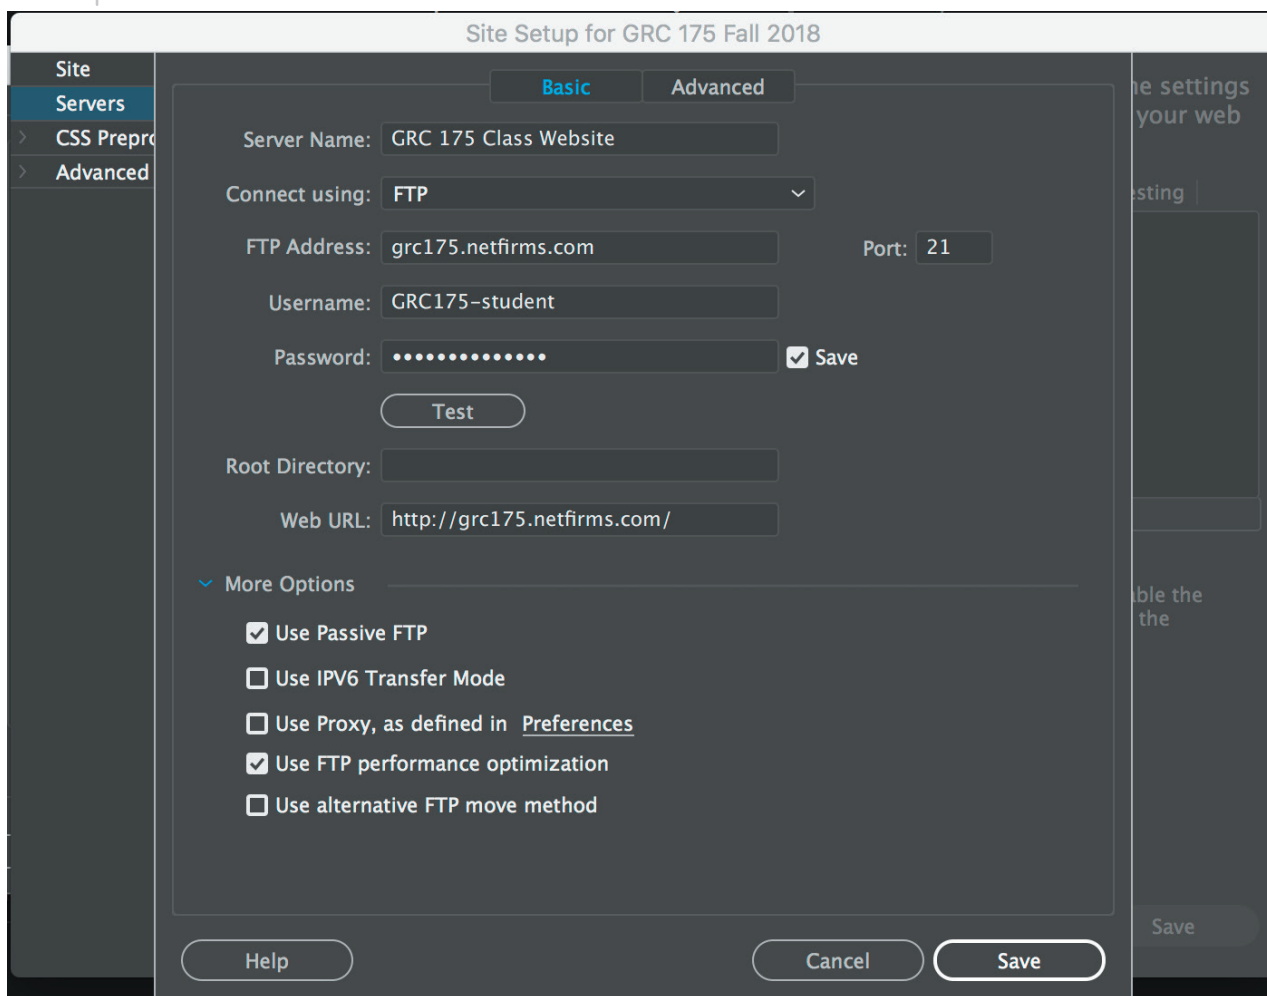

FTP Info

Leet Infoez on ye olde F-Tee-Pee (Dreamweaver Edition)

FTP host: grc175.netfirms.com

Login: GRC175-student

Password: !Spring24GRC175!

To view your site:

<http://www.grc175.com/student/spring-2024/your-name/>